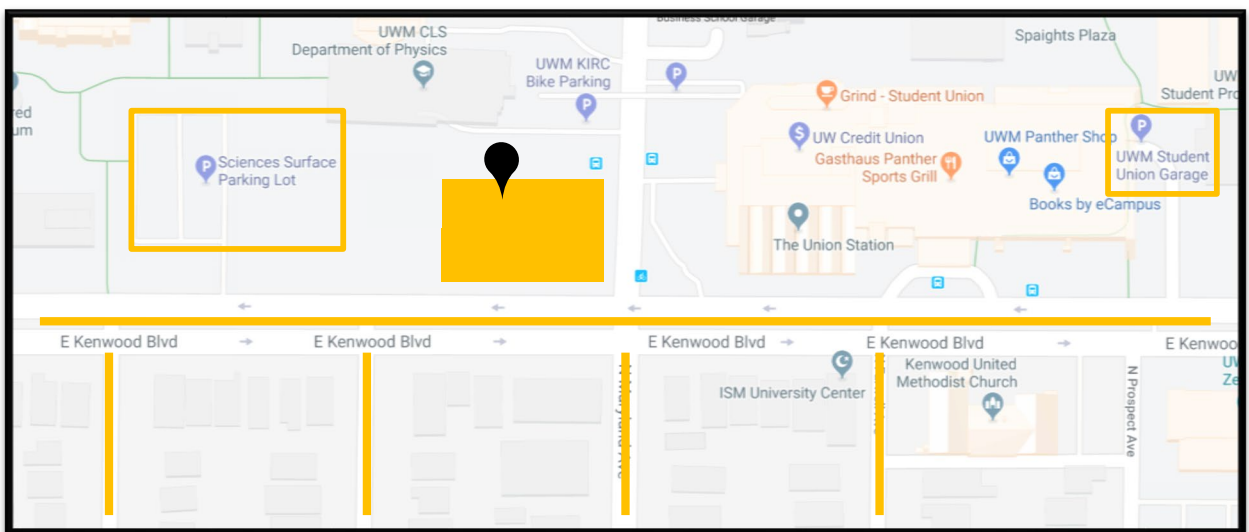

Guide and Parking Information

Lubar Entrepreneurship Center:
2100 E. Kenwood Blvd.
Milwaukee, WI. 53211

Parking Options:

1 hour street parking and 2 hour metered parking is available on nearby cross streets. The most convenient streets include: Kenwood Blvd., Maryland Ave., Frederick Ave., Murray Ave., and Farewell Ave. Check street signs for parking regulations.

Student Union garage parking is available for purchase east of the LEC on Kenwood Blvd. (Garage entrance is located on the north side of the street)

Sciences lot (lot 6) parking is available for purchase at 2050 E. Kenwood Blvd.. Please park in an unmarked spot that is not reserved for faculty/staff/Welcome Center

visitors. Payment for parking spots can be done by using the Parkmobile app or pay stations located on the perimeter of the lot. The Parkmobile lot number is 59006.

Parking is pictured in yellow below.

Building Entry:

There are two main entrances located on the east and west side of the building.

Once inside the building, use the elevator or stairs to get to the second floor where the LEC offices are located.

More Information:

<https://uwm.edu/transportation/firsttimeoncampus/>

For additional directions or parking information please contact Sarah Gribble:
sarah@uwmrf.org, (414) 906-4647

2100 E. Kenwood Blvd.
Milwaukee, WI 53211